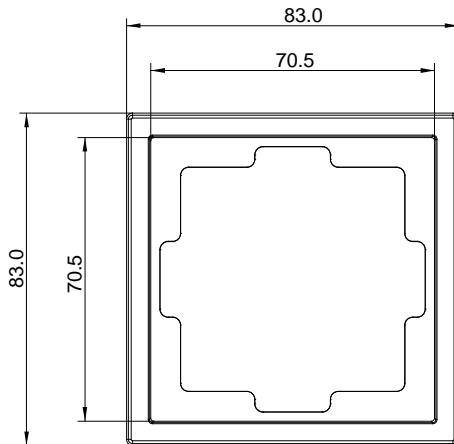

FEATURES

- Frames for Zennio ZS70 series of switches and sockets.
- Decorative frames with 1-gang (reference ZS70FRXY, where X = number of gangs, Y = colour).
- Available colours:
 - Anthracite (Y=A)
 - Silver (Y=S)
 - White (Y=W)
 - Gloss white (Y=GW)
- Low profile: it protrudes 10 mm from the wall.
- Material: PC+ABS FR V0 halogen free.

Figure 1. One-gang frame

DIMENSIONS (MM)

Figure 2. ZS70FR1Y

SAFETY INSTRUCTIONS

- Installation should only be performed by qualified professionals according to the laws and regulations applicable in each country.